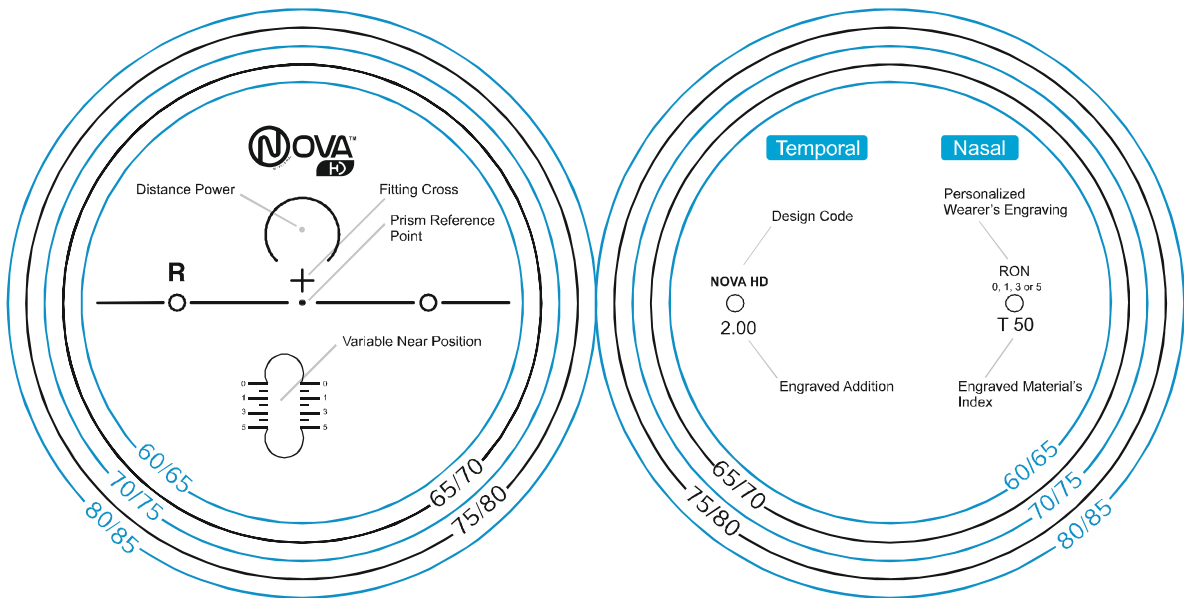

Min fitting height is 85% of near circle, Recommended fitting height is 100% of near circle

Ink Markings as viewed from the front

Lens Engraved as viewed from the front

Ink Markings as viewed from the front

Lens Engraved as viewed from the front

Fitting Cross is located 3mm above lens geometric center
 The minimum fitting height is 14mm

Min fitting height is 85% of near circle, Recommended fitting height is 100% of near circle

Fitting Cross is located 3mm above lens geometric center
 The minimum fitting height is 14mm

Min fitting height is 85% of near circle, Recommended fitting height is 100% of near circle

Ink Markings as viewed from the front

Lens Engraved as viewed from the front

Ink Markings as viewed from the front

Lens Engraved as viewed from the front