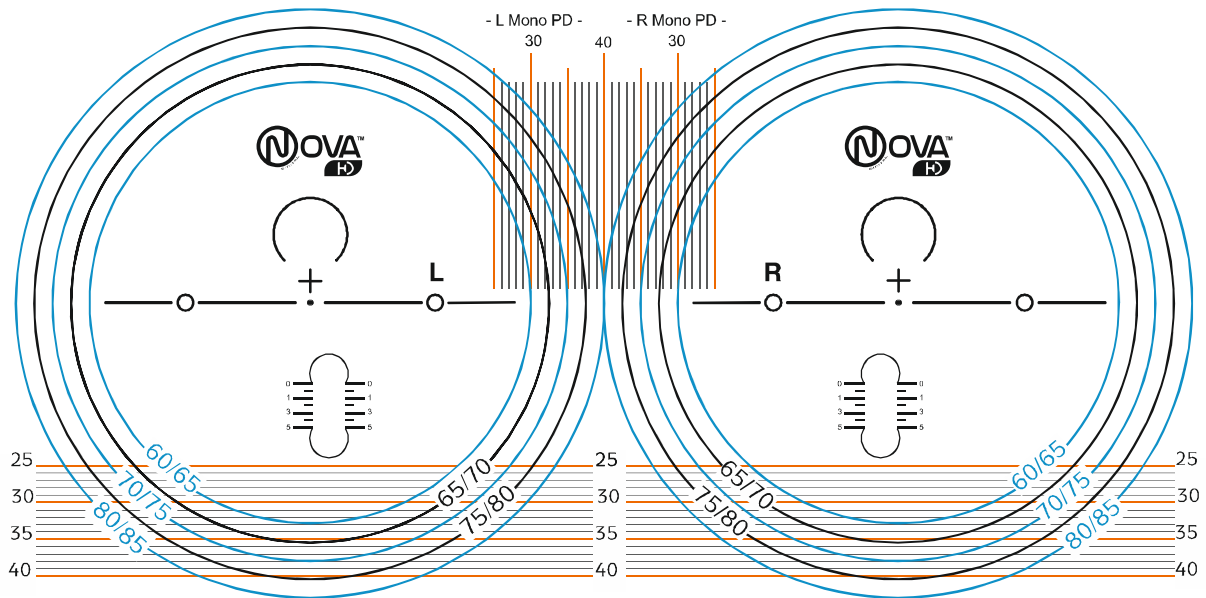

Fitting Cross is located 3mm above lens geometric center
 The minimum fitting height is 14mm

Min fitting height is 85% of near circle, Recommended fitting height is 100% of near circle

Fitting Cross is located 3mm above lens geometric center
 The minimum fitting height is 14mm

Min fitting height is 85% of near circle, Recommended fitting height is 100% of near circle

Ink Markings as viewed from the front

Lens Engraved as viewed from the front

Ink Markings as viewed from the front

Lens Engraved as viewed from the front

Fitting Cross is located 3mm above lens geometric center
 The minimum fitting height is 14mm

Min fitting height is 85% of near circle, Recommended fitting height is 100% of near circle

Fitting Cross is located 3mm above lens geometric center
 The minimum fitting height is 14mm

Min fitting height is 85% of near circle, Recommended fitting height is 100% of near circle

Ink Markings as viewed from the front