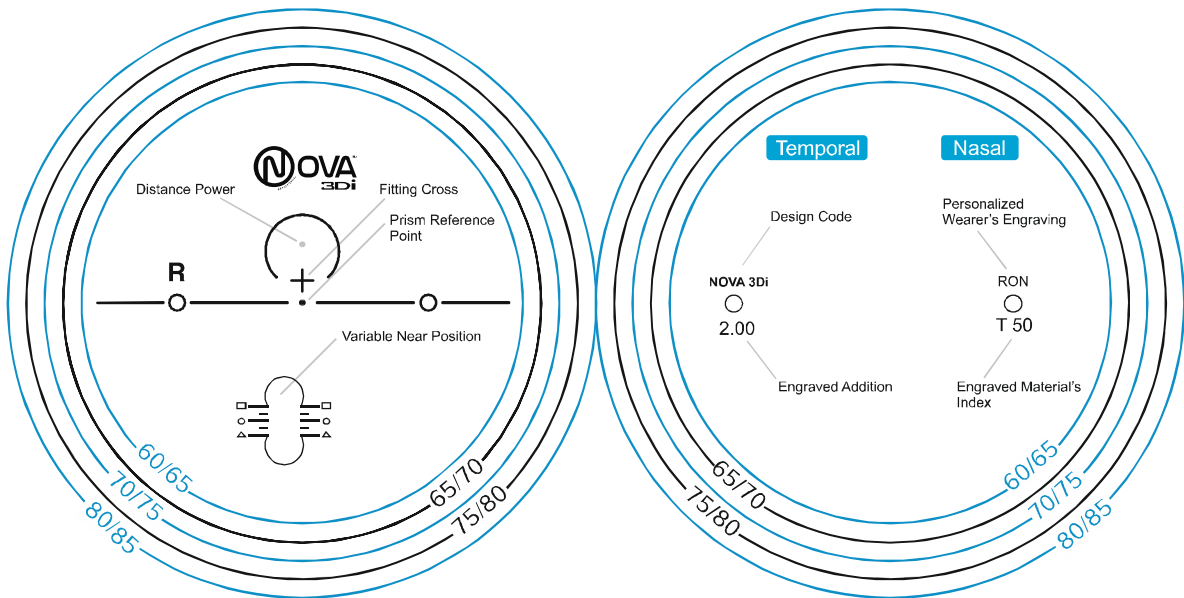

Fitting Cross is located 3mm above lens geometric center
 The minimum fitting height is 14mm

Min fitting height is 85% of near circle, Recommended fitting height is 100% of near circle

Fitting Cross is located 3mm above lens geometric center
 The minimum fitting height is 14mm

Min fitting height is 85% of near circle, Recommended fitting height is 100% of near circle

Ink Markings as viewed from the front

Lens Engraved as viewed from the front

Ink Markings as viewed from the front

Lens Engraved as viewed from the front

Fitting Cross is located 3mm above lens geometric center
 The minimum fitting height is 14mm

Min fitting height is 85% of near circle, Recommended fitting height is 100% of near circle

Fitting Cross is located 3mm above lens geometric center
 The minimum fitting height is 14mm

Min fitting height is 85% of near circle, Recommended fitting height is 100% of near circle

Ink Markings as viewed from the front