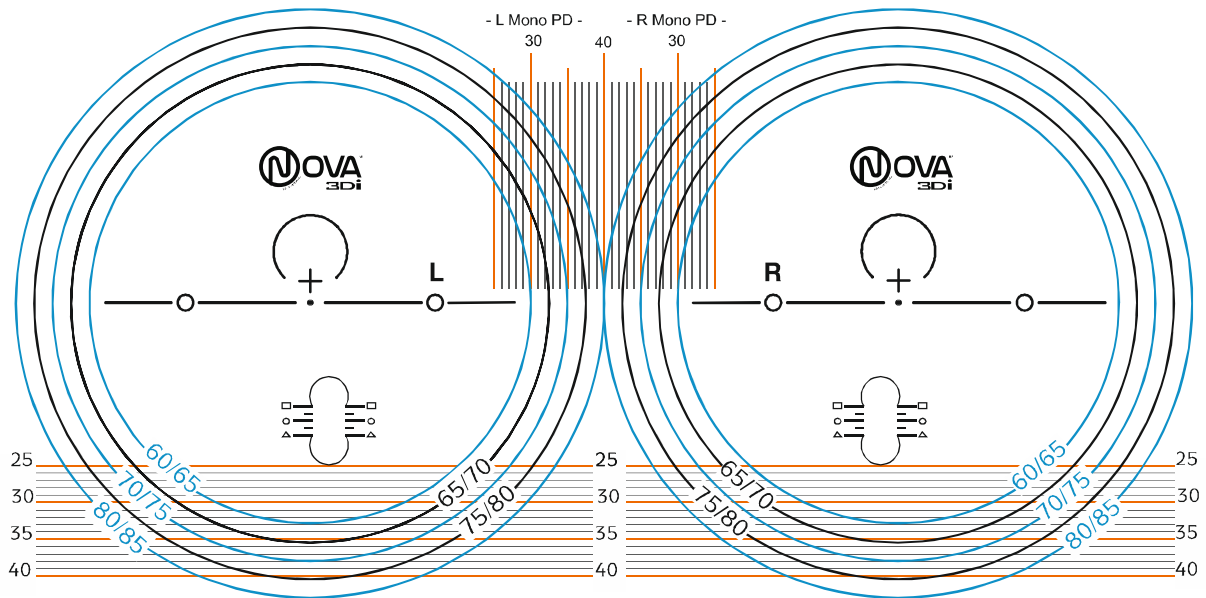

Fitting Cross is located 3mm above lens geometric center
 The minimum fitting height is 14mm

Min fitting height is 85% of near circle, Recommended fitting height is 100% of near circle

Fitting Cross is located 3mm above lens geometric center
 The minimum fitting height is 14mm

Min fitting height is 85% of near circle, Recommended fitting height is 100% of near circle

Ink Markings as viewed from the front

Lens Engraved as viewed from the front

Ink Markings as viewed from the front

Lens Engraved as viewed from the front

Fitting Cross is located 3mm above lens geometric center
 The minimum fitting height is 14mm

Min fitting height is 85% of near circle, Recommended fitting height is 100% of near circle

Fitting Cross is located 3mm above lens geometric center
 The minimum fitting height is 14mm

Min fitting height is 85% of near circle, Recommended fitting height is 100% of near circle

Ink Markings as viewed from the front