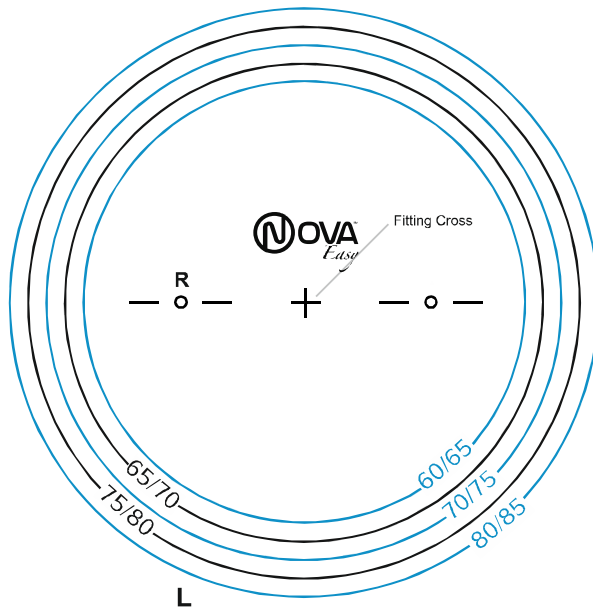

Fitting Cross is on OC

**Ink Markings** as viewed from the front

**Lens Engraved** as viewed from the front