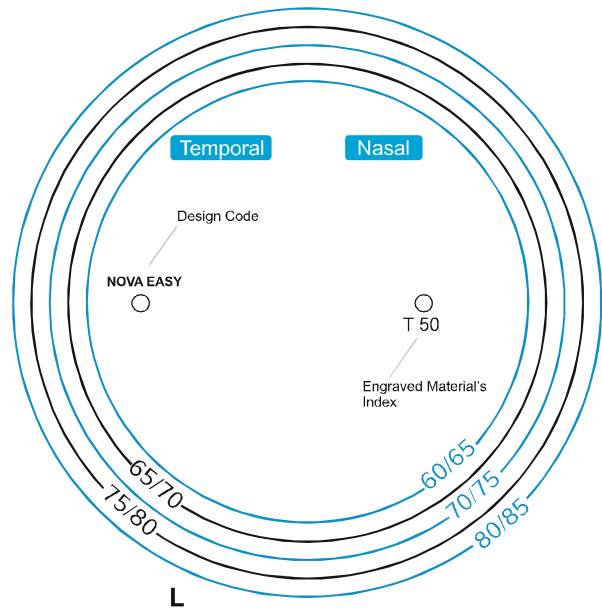

Fitting Cross is on OC

**Ink Markings** as viewed from the front

**Lens Engraved** as viewed from the front