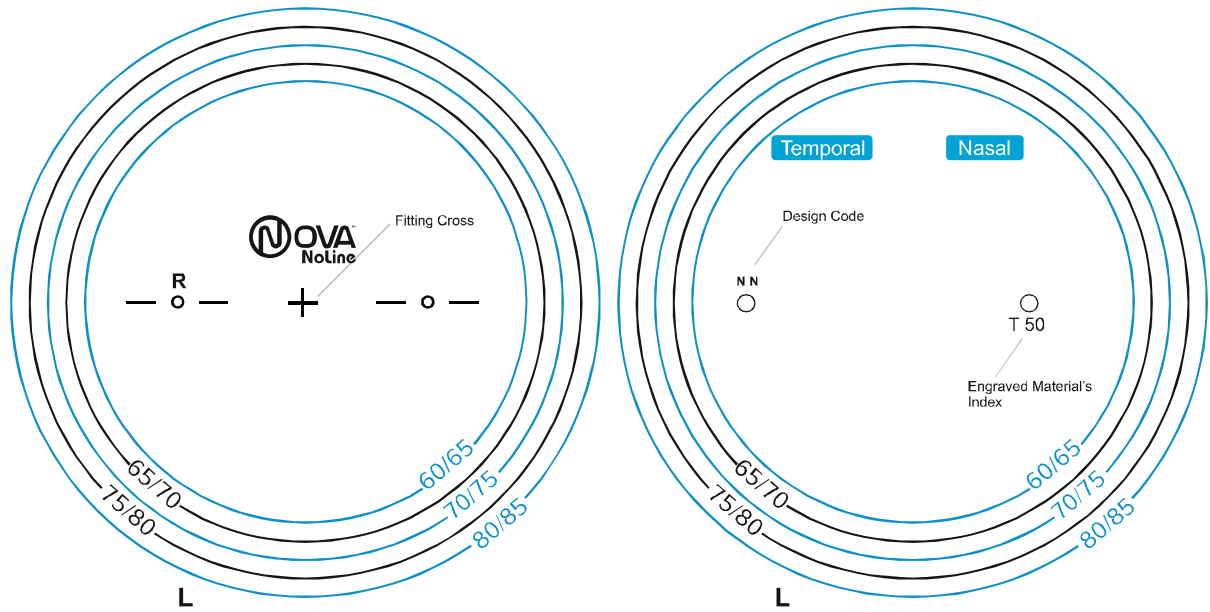

Nova Noline available with 28/32/40mm of Segment Size.

**Ink Markings** as viewed from the front

**Lens Engraved** as viewed from the front