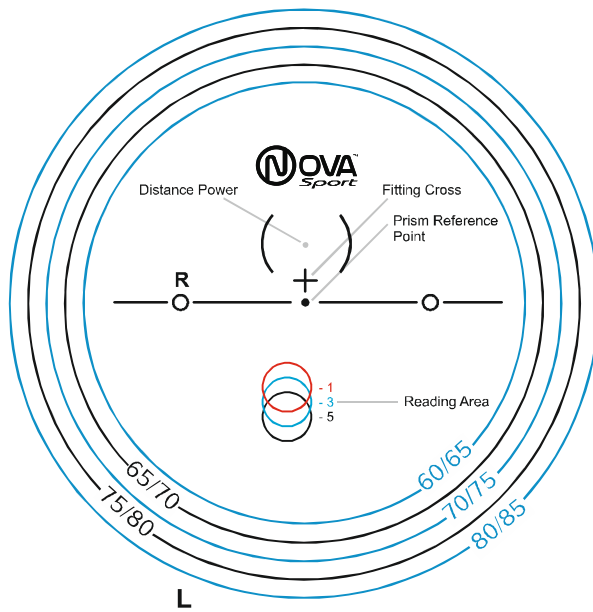

**Fitting Cross is located 3mm above lens geometric center**

\* 5 = Regular (21/22mm), 3 = Short (19/20mm), 1 = Xtra Short (17/18mm)

\* Minimum fitting height/Recommended fitting height

Min fitting height is 85% of near circle, Recommended fitting height is 100% of near circle

**Ink Markings** as viewed from the front

**Lens Engraved** as viewed from the front