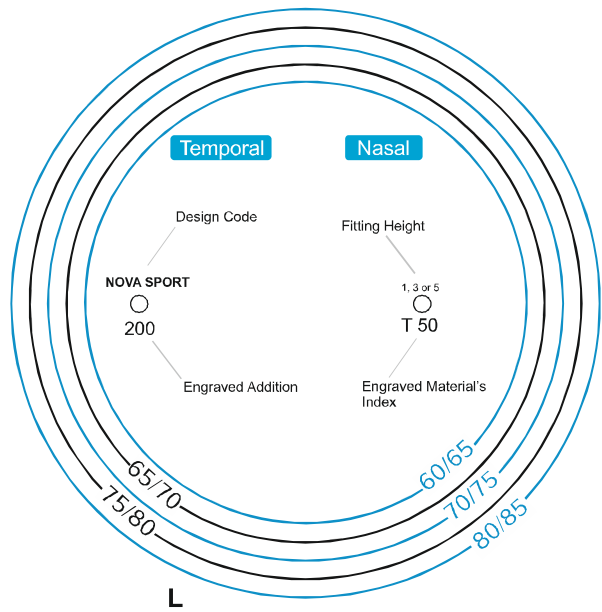

**Fitting Cross is located 3mm above lens geometric center**

\* 5 = Regular (21/22mm), 3 = Short (19/20mm), 1 = Xtra Short (17/18mm)

\* Minimum fitting height/Recommended fitting height

Min fitting height is 85% of near circle, Recommended fitting height is 100% of near circle

**Ink Markings** as viewed from the front

**Lens Engraved** as viewed from the front