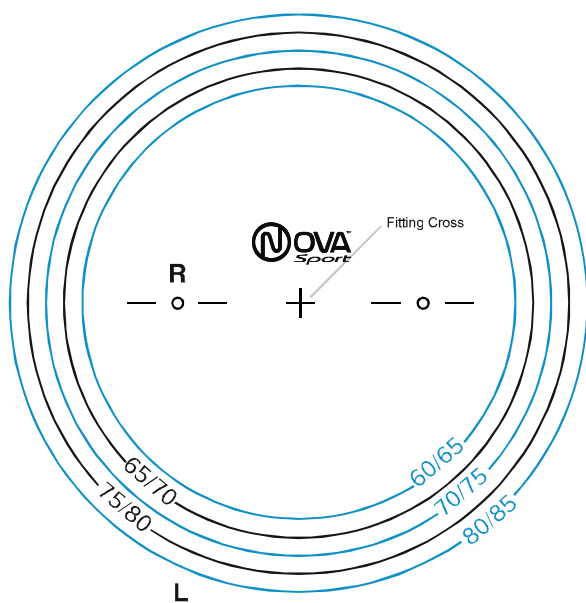

Fitting Cross is on OC

Ink Markings as viewed from the front

Lens Engraved as viewed from the front