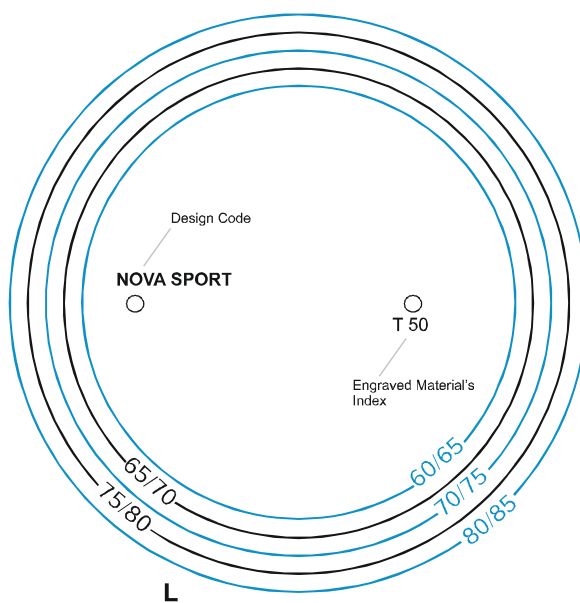

Fitting Cross is on OC

Ink Markings as viewed from the front

Lens Engraved as viewed from the front