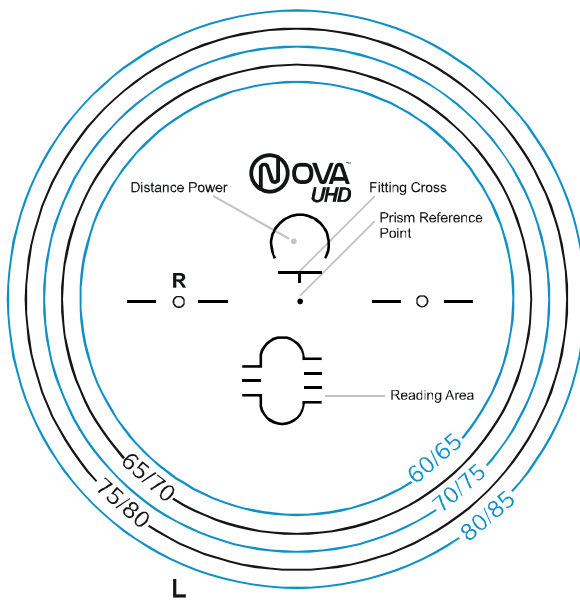

Fitting Cross is located 4mm above the lens geometric center

* Minimum Fitting Height is 14mm

Min fitting height is 85% of near circle, Recommended fitting height is 100% of near circle

Ink Markings as viewed from the front

Lens Engraved as viewed from the front