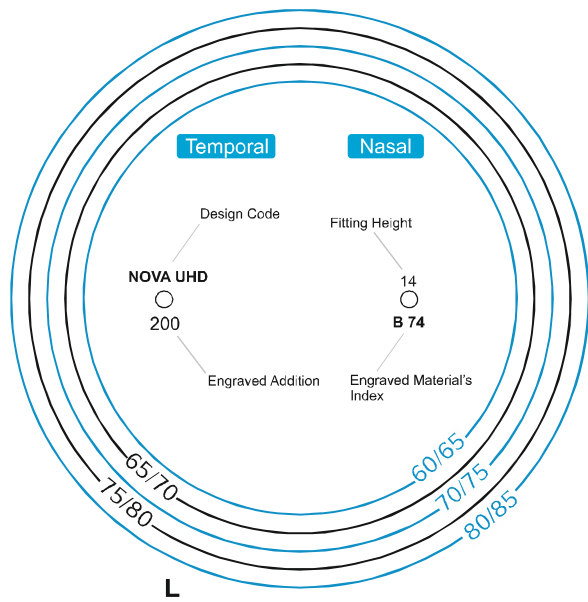

Fitting Cross is located 4mm above the lens geometric center

* Minimum Fitting Height is 14mm

Min fitting height is 85% of near circle, Recommended fitting height is 100% of near circle

Ink Markings as viewed from the front

Lens Engraved as viewed from the front